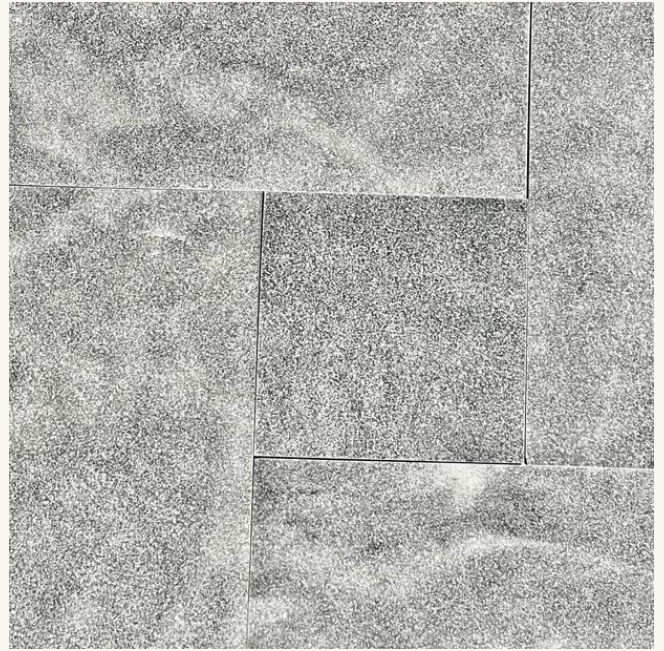

Marble Paver

Thickness: 1.25" x 2"

Available Sizes: French Pattern (1.25" only), 12"x24", 16"x16", 16"x24", 24"x24", 24"x36", 6" x 12" (Driveway Pavers)

Marble Coping

Finish: Bullnose & Eased Edge

Thickness: 1.25" x 2"

Available Sizes: 12"x12" (1.25" only), 12"x24" 16"x24"

Available Finishes: Polished / Honed / Tumbled / Brushed / Leather / Sandblasted

Natural Stone Pavers & Pool Copings