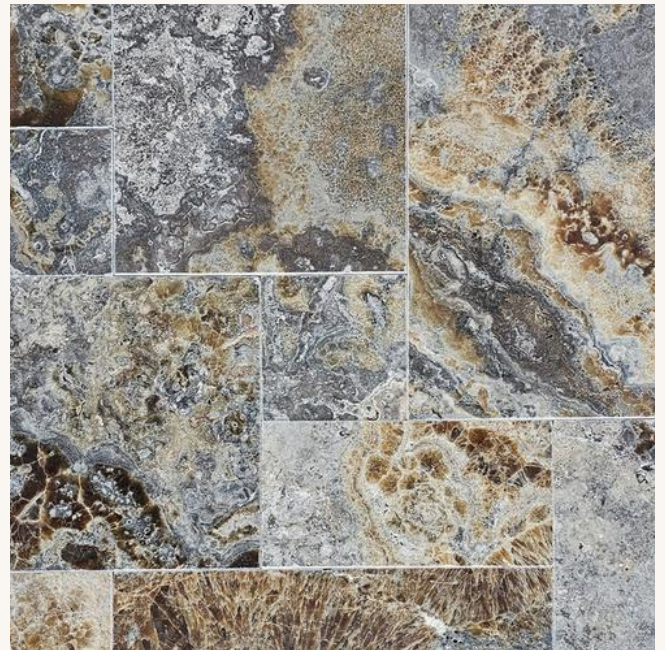

Travertine Paver

Thickness: 1.25" x 2"

Available Sizes: French Pattern (1.25" only), 12"x24", 16"x16", 16"x24", 24"x24", 24"x36", 6" x 12" (Driveway Pavers)

Travertine Coping

Finish: Bullnose & Eased Edge

Thickness: 1.25" x 2"

Available Sizes: 12"x12"(1.25" only), 12"x24"16"x24"

Available Finishes: Polished / Honed / Tumbled / Brushed / Leather / Sandblasted

Natural Stone Pavers & Pool Copings