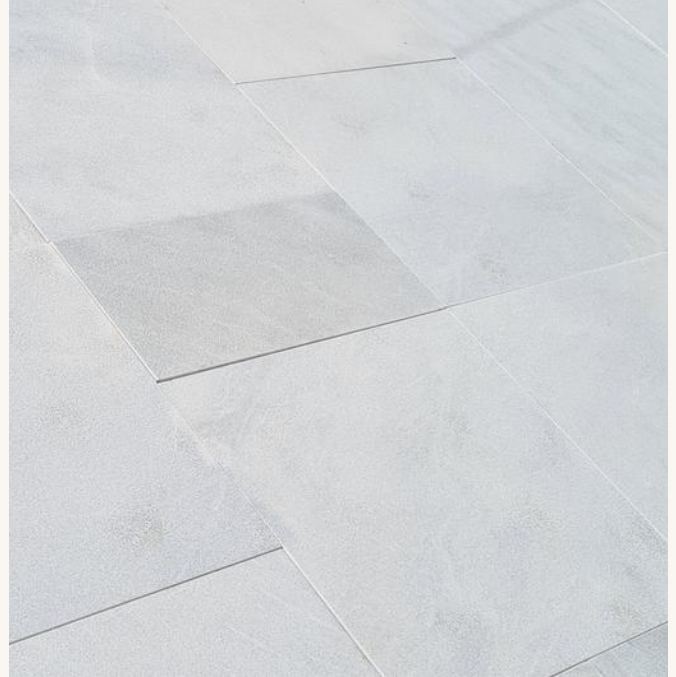

Marble Paver

Thickness: 1.25" x 2"

Available Sizes: French Pattern (1.25" only), 12"x24", 16"x16", 16"x24", 24"x24", 24"x36", 6" x 12" (Driveway Pavers)

Marble Coping

Finish: Bullnose & Eased Edge

Thickness: 1.25" x 2"

Available Sizes: 12"x12"(1.25" only), 12"x24"16"x24"