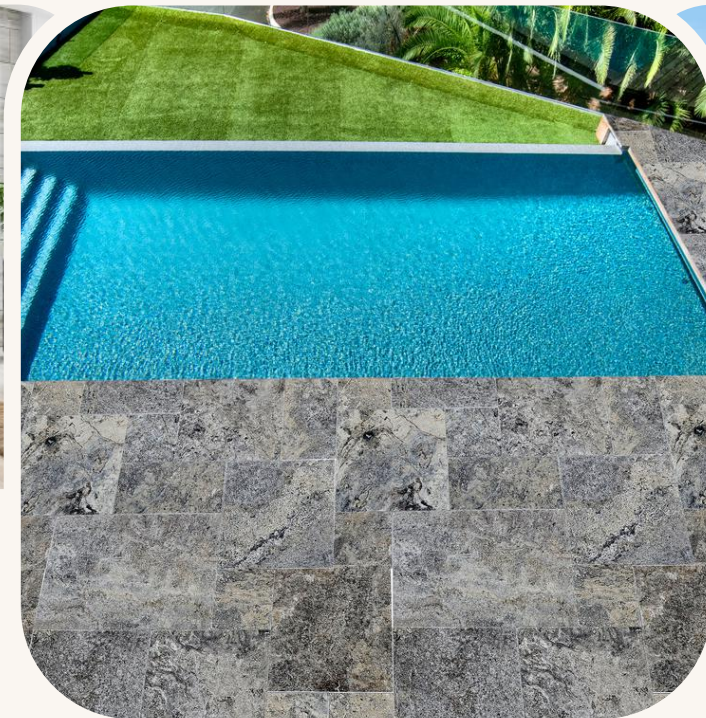

UMBRELLA STONES

Natural Stone Pavers & Copings

Embracing the diverse wonders of nature, natural stones stand out as versatile materials suitable for both indoor and outdoor spaces. Their adaptability makes them a perfect choice for various environments.